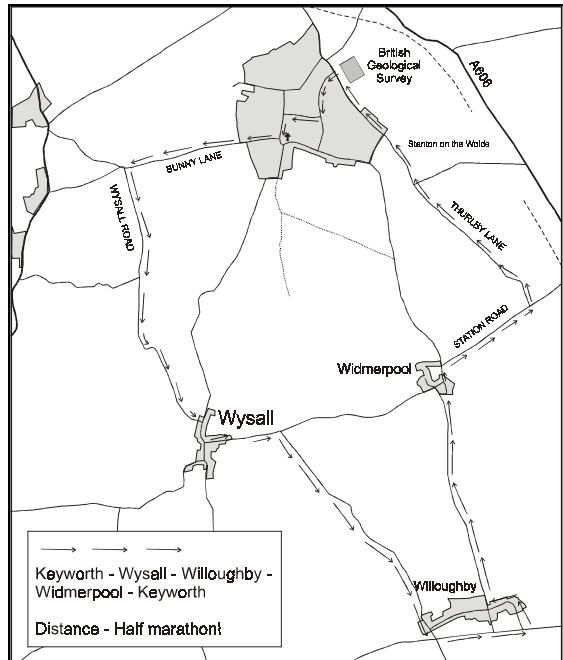

KEYWORTH ON THE RUN

Part 6

During the run up to the Turkey Trot Half Marathon, runners will be descending on Keyworth to check out the race route. So it's a good time to go running, on all or part of the course, if you like to meet other runners whilst training. Hence it is quite appropriate that this month's route is the full Turkey Trot Half Marathon.

This month's training schedule is the final stage of a 12 week build-up to Turkey Trot Half Marathon, Keyworth's largest sporting event, set for Sunday 12th December.

If you are interested in looking at any of the previous *Keyworth on the Run* articles, they are available on the Turkey Trot website at www.turkeytrot.org.uk.

Why not try this local route this month?

Keyworth's Largest Sporting Event

Keyworth Turkey Trot Half Marathon

Sunday 12th December 2004 10.15am

Proceeds fund Scouting in Keyworth

Fancy running and possibly winning a Turkey?